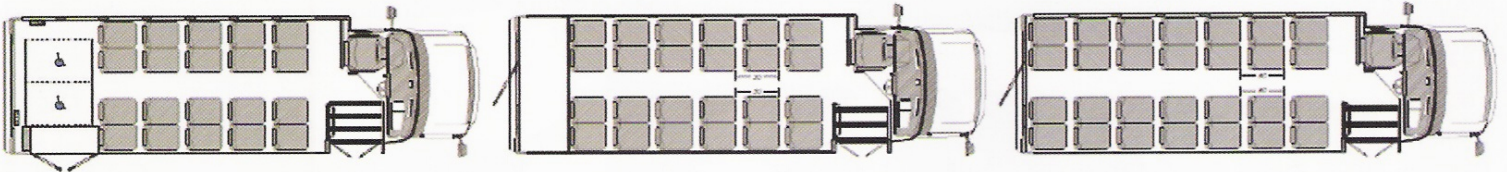

DIAMOND

SERIES VIP 2800

FLOOR PLANS SHOWN ARE REPRESENTATIVE OF CURRENT DIAMOND PRODUCTION WITH CERTAIN ENGINES, SEATS AND OTHER OPTIONS. SOME OPTIONS MAY NOT BE AVAILABLE ON ALL MODELS. CHANGES IN SPECIFICATIONS AND OPTIONS MAY TAKE PLACE WITHOUT NOTICE AND/OR OBLIGATIONS. VISIT OUR WEBSITE AT: WWW.DIAMONDcoach.COM AND CLICK ON PARTNER LINKS (SEATING, WHEELCHAIR LIFT, TIE DOWNS, AIR-CONDITIONING, CHASSIS) TO LEARN MORE ABOUT HOW DIAMOND COACH CAN GEAR COMPONENTS TO FIT YOUR SPECIFIC NEEDS.

MOST POPULAR FLOOR PLANS: 20 + 2, 24, 28

DESCRIPTIONS OF ALL COMBINATIONS AVAILABLE ON LINE

WWW.DIAMONDcoach.COM

At a glance — VIP 2800

- CHASSIS CHOICES: 208" FORD E-450
- OVERALL LENGTH: 27' - 7"
- OVERALL HEIGHT: 9' - 7"
(MAXIMUM VARIES BY FLOOR PLAN)
- EXTERIOR WIDTH: 96"
- INTERIOR HEIGHT: 75" TO 78"
- INTERIOR WIDTH: 93"
- ENTRY DOOR WIDTH: 36"
(31.5" X 80" CLEAR OPENING)
- MAXIMUM PASSENGERS: 28
- MAXIMUM W/C PLACEMENTS: 8
- ENGINE CHOICES: GAS
- LIFT OPTIONS: FRONT OR REAR