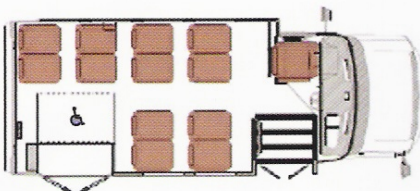

MOST POPULAR FLOOR PLANS: 14, 12+1, 10+2

DESCRIPTIONS OF ALL COMBINATIONS AVAILABLE ON LINE

WWW.DIAMONDcoach.COM

At a glance – VIP/PT 2000

- CHASSIS CHOICES: 138" FORD E-350, OR 139" CHEVROLET
- OVERALL LENGTH: 21' – 6"
- OVERALL HEIGHT: 9' – 7"
(MAXIMUM VARIES BY FLOOR PLAN)
- EXTERIOR WIDTH: 96"
- INTERIOR HEIGHT: 75" TO 78"
- INTERIOR WIDTH: 93"
- ENTRY DOOR WIDTH: 36"
(31.5" X 80" CLEAR OPENING)
- MAXIMUM PASSENGERS: 14 (NON CDL)
- MAXIMUM W/C PLACEMENTS: 5
- ENGINE CHOICES: GAS OR DIESEL (GM ONLY)
- LIFT OPTIONS: REAR