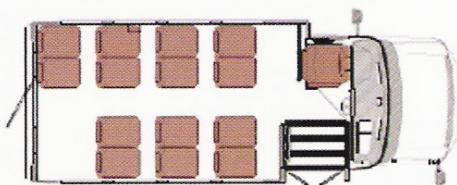

At Diamond, we don't just sell you a bus. We help you maintain your investment!

VIP/PT 2000

AWARD WINNING VACUUM-CURED

COMPOSITE/HONEYCOMB CONSTRUCTION

DIAMOND

SERIES VIP/PT 2000

FLOOR PLANS SHOWN ARE REPRESENTATIVE OF CURRENT DIAMOND PRODUCTION WITH CERTAIN ENGINES, SEATS AND OTHER OPTIONS. SOME OPTIONS MAY NOT BE AVAILABLE ON ALL MODELS. CHANGES IN SPECIFICATIONS AND OPTIONS MAY TAKE PLACE WITHOUT NOTICE AND/OR OBLIGATIONS. VISIT OUR WEBSITE AT: WWW.DIAMONDcoach.COM AND CLICK ON PARTNER LINKS (SEATING, WHEELCHAIR LIFT, TIE DOWNS, AIR-CONDITIONING, CHASSIS) TO LEARN MORE ABOUT HOW DIAMOND COACH CAN GEAR COMPONENTS TO FIT YOUR SPECIFIC NEEDS.

MOST POPULAR FLOOR PLANS: 14, 12+1, 10+2

DESCRIPTIONS OF ALL COMBINATIONS AVAILABLE ON LINE

WWW.DIAMONDcoach.COM

At a glance – VIP/PT 2000

- CHASSIS CHOICES: 138" FORD E-350, OR 139" CHEVROLET
- OVERALL LENGTH: 21' – 6"
- OVERALL HEIGHT: 9' – 7"
(MAXIMUM VARIES BY FLOOR PLAN)
- EXTERIOR WIDTH: 96"
- INTERIOR HEIGHT: 75" TO 78"
- INTERIOR WIDTH: 93"
- ENTRY DOOR WIDTH: 36"
(31.5" X 80" CLEAR OPENING)
- MAXIMUM PASSENGERS: 14 (NON CDL)
- MAXIMUM W/C PLACEMENTS: 5
- ENGINE CHOICES: GAS OR DIESEL (GM ONLY)
- LIFT OPTIONS: REAR