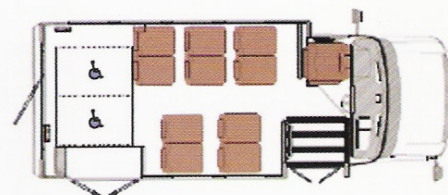

At Diamond, we don't just sell you a bus. We help you maintain your investment!

VIP/PT 2000

AWARD WINNING VACUUM-CURED

COMPOSITE/HONEYCOMB CONSTRUCTION

DIAMOND

SERIES VIP/PT 2000

FLOOR PLANS SHOWN ARE REPRESENTATIVE OF CURRENT DIAMOND PRODUCTION WITH CERTAIN ENGINES, SEATS AND OTHER OPTIONS. SOME OPTIONS MAY NOT BE AVAILABLE ON ALL MODELS. CHANGES IN SPECIFICATIONS AND OPTIONS MAY TAKE PLACE WITHOUT NOTICE AND/OR OBLIGATIONS. VISIT OUR WEBSITE AT: WWW.DIAMONDcoach.COM AND CLICK ON PARTNER LINKS (SEATING, WHEELCHAIR LIFT, TIE DOWNS, AIR-CONDITIONING, CHASSIS) TO LEARN MORE ABOUT HOW DIAMOND COACH CAN GEAR COMPONENTS TO FIT YOUR SPECIFIC NEEDS.

MOST POPULAR FLOOR PLANS: 14, 12+1, 10+2

DESCRIPTIONS OF ALL COMBINATIONS AVAILABLE ON LINE

WWW.DIAMONDcoach.COM

At a glance – VIP/PT 2000

- CHASSIS CHOICES: 138" FORD E-350, OR 139" CHEVROLET
- OVERALL LENGTH: 21' – 6"
- OVERALL HEIGHT: 9' – 7"
(MAXIMUM VARIES BY FLOOR PLAN)
- EXTERIOR WIDTH: 96"
- INTERIOR HEIGHT: 75" TO 78"
- INTERIOR WIDTH: 93"
- ENTRY DOOR WIDTH: 36"
(31.5" X 80" CLEAR OPENING)
- MAXIMUM PASSENGERS: 14 (NON CDL)
- MAXIMUM W/C PLACEMENTS: 5
- ENGINE CHOICES: GAS OR DIESEL (GM ONLY)
- LIFT OPTIONS: REAR