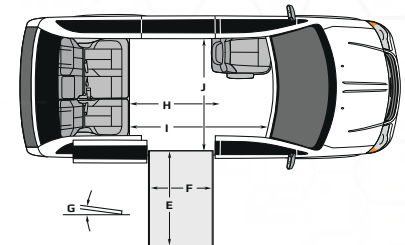

# Dodge Power Infloor

The solution-driven Dodge Power Infloor offers innovative infloor technology on a proven, dependable chassis.

Our 32" wide ramp accommodates more wheelchair and scooter sizes than any other infloor system. Coupled with our exclusive Customer Convenience Package, which features chimes and a lighted ramp upon deploy and stow, this is a first-class mobility option. Visit your dealer today and experience the BraunAbility® Dodge Power Infloor.

## Dimensions

All dimensions are for reference only.

Door Opening Usable Width (Slide Door)	<b>A</b>	32.5"
Door Opening Usable Height (Slide Door)	<b>B</b>	55"
Interior Height at Center of Van	<b>C</b>	59"
Interior Height at Driver and Passenger Position	<b>D</b>	57.75"
Ramp Length	<b>E</b>	52"
Ramp Width (Usable Clear Opening)	<b>F</b>	32"
Ramp Angle	<b>G</b>	9.5°
Interior Floor Length (Behind Front Seats)	<b>H</b>	57"
Overall Interior Floor Length (Flat Area)	<b>I</b>	87.5"
Interior Width at B Pillars	<b>J</b>	62"

## Industry First 32" Wide Lighted Infloor Ramp

With a ramp angle of 9.5° and a smooth transition plate, BraunAbility® makes entering & exiting effortless.

Due to manufacturing tolerances both with the OEM vehicle and the conversion components, all dimensions may vary slightly from those shown.