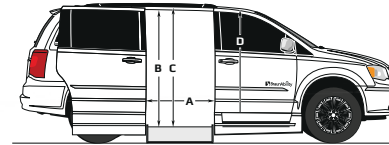

# Dodge Power Infloor

The solution-driven Dodge Power Infloor offers innovative infloor technology on a proven, dependable chassis.

Our 32" wide ramp accommodates more wheelchair and scooter sizes than any other infloor system. Coupled with our exclusive Customer Convenience Package, which features chimes and a lighted ramp upon deploy and stow, this is a first-class mobility option. Visit your dealer today and experience the BraunAbility® Dodge Power Infloor.

## Dimensions

All dimensions are for reference only.

Door Opening Usable Width (Slide Door)	<b>A</b>	32.5"
Door Opening Usable Height (Slide Door)	<b>B</b>	55"
Interior Height at Center of Van	<b>C</b>	59"
Interior Height at Driver and Passenger Position	<b>D</b>	57.75"
Ramp Length	<b>E</b>	52"
Ramp Width (Usable Clear Opening)	<b>F</b>	32"
Ramp Angle	<b>G</b>	9.5°
Interior Floor Length (Behind Front Seats)	<b>H</b>	57"
Overall Interior Floor Length (Flat Area)	<b>I</b>	87.5"
Interior Width at B Pillars	<b>J</b>	62"

## Industry First 32" Wide Lighted Infloor Ramp

With a ramp angle of 9.5° and a smooth transition plate, BraunAbility® makes entering & exiting effortless.

Due to manufacturing tolerances both with the OEM vehicle and the conversion components, all dimensions may vary slightly from those shown.