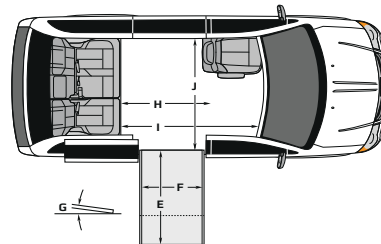

The ramp features 2" side rails for extra security and an 800 lb weight capacity. The ramp can also be operated manually.

The Dodge CompanionVan® Plus packages convenience and quality in a brand new value-driven vehicle -- see for yourself today!

Powered Ramp Switch

A powered ramp that opens at the touch of a button located on the passenger side b-pillar.

Available in Standard and XT Heights!

Dimensions

All dimensions are for reference only.

Door Opening Usable Width (Slide Door)	A	31.5"
Door Opening Usable Height (Slide Door)	B	52.5"
Door Opening Usable Height (Slide Door) XT	B	56.5"
Interior Height at Center of Van	C	57.25"
Interior Height at Center of Van XT	C	61"
Interior Height at Driver and Passenger Position	D	56.25"
Interior Height at Driver and Passenger Position XT	D	60"
Ramp Length	E	52"
Ramp Width (Usable Clear Opening)	F	29.25"
Ramp Angle	G	12.8°
Ramp Angle XT	G	11.7°
Interior Floor Length (Behind Front Seats)	H	57"
Overall Interior Floor Length (Flat Area)	I	87.5"
Interior Width at B Pillars	J	62"